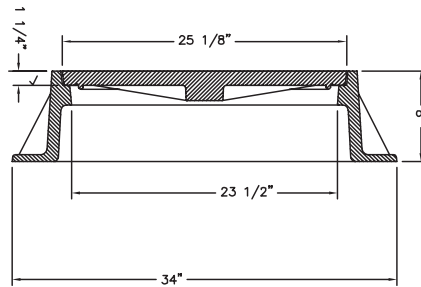

R-1470-E
Manhole Frame, Solid Lid

NEW

Heavy Duty

R-1470-EB
**Manhole Frame,
Bolted and Gasketed Solid Lid**

NEW

Heavy Duty

Also available with 35 3/4" base flange (see R-1495-E).

R-1476-BH
Manhole Frame, Solid Lid

NEW

Heavy Duty

Furnished with two 1" anchor holes and two 1" wide anchor slots on a 30 3/4" bolt circle.

Also available with 35 3/4" base flange (see R-1495-E).

R-1476-BHB
**Manhole Frame,
Bolted and Gasketed Solid Lid**

NEW

Heavy Duty

Furnished with two 1" anchor holes and two 1" wide anchor slots on a 30 3/4" bolt circle.