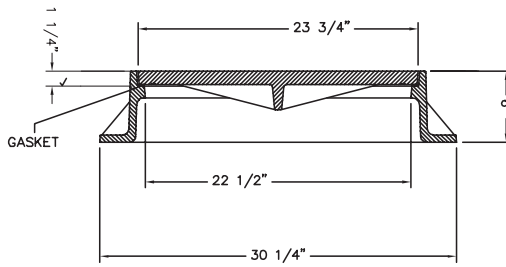

R-1470-E
Manhole Frame, Solid Lid

NEW

Heavy Duty

R-1470-EB
**Manhole Frame,
Bolted and Gasketed Solid Lid**

NEW

Heavy Duty

Also available with 35 3/4" base flange (see R-1495-E).

R-1476-BH
Manhole Frame, Solid Lid

NEW

Heavy Duty

Furnished with two 1" anchor holes and two 1" wide anchor slots on a 30 3/4" bolt circle.

Also available with 35 3/4" base flange (see R-1495-E).

R-1476-BHB
**Manhole Frame,
Bolted and Gasketed Solid Lid**

NEW

Heavy Duty

Furnished with two 1" anchor holes and two 1" wide anchor slots on a 30 3/4" bolt circle.