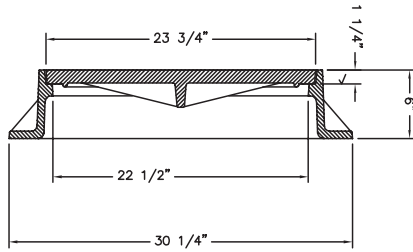

R-1470-E
Manhole Frame, Solid Lid

NEW

Heavy Duty

R-1470-EB
**Manhole Frame,
Bolted and Gasketed Solid Lid**

NEW

Heavy Duty

Also available with 35 3/4" base flange (see R-1495-E).

R-1476-BH
Manhole Frame, Solid Lid

NEW

Heavy Duty

Furnished with two 1" anchor holes and two 1" wide anchor slots on a 30 3/4" bolt circle.

Also available with 35 3/4" base flange (see R-1495-E).

R-1476-BHB
**Manhole Frame,
Bolted and Gasketed Solid Lid**

NEW

Heavy Duty

Furnished with two 1" anchor holes and two 1" wide anchor slots on a 30 3/4" bolt circle.